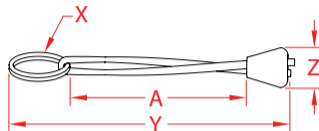

UNIVERSAL LANYARD

Import

| ITEM | A | X (height) | Y (length) | Z (width) | WT (lb) | PACKAGING TYPE | EACH (qty) | INNER (qty) | CARTON (qty) | UPC |
|------------|-------|---------------|---------------|--------------|------------|-------------------|---------------|----------------|-----------------|--------------|
| S0157-T000 | 2.73" | 0.62" | 4.25" | 0.10" | 0.02 | POLYBAG | 1 | 10 | 1500 | 791506034360 |

NOTE:

ATTACH TO SNAP SHACKLES OR PELICAN HOOKS FOR A QUICK AND EASY RELEASE.

SPLIT RING ALLOWS FOR AN EASY ATTACHMENT.

ALL DIMENSIONS ARE NOMINAL (+/- 3%) AND ARE SUBJECT TO CHANGE WITHOUT NOTICE.